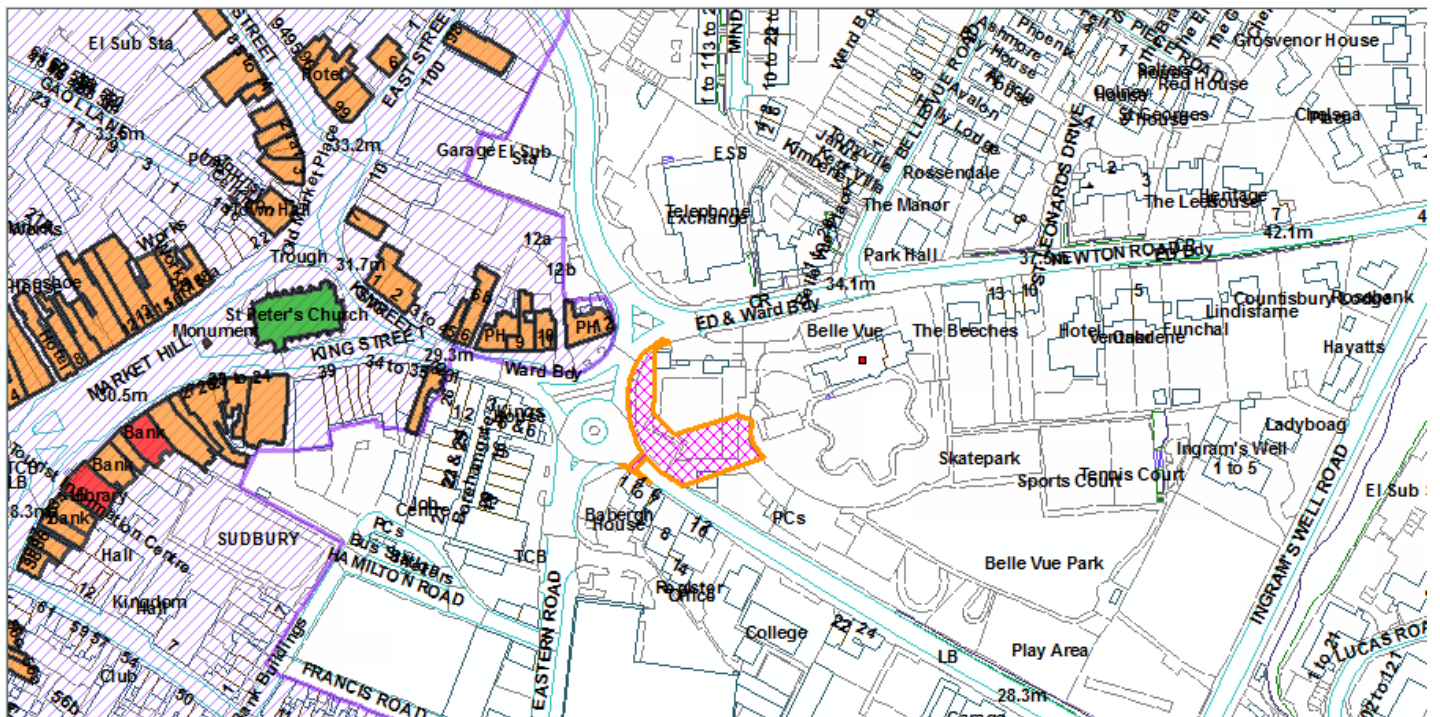

Application No: DC/22/00985

Parish: Sudbury

Location: Belle Vue Park, Sudbury At The Roundabout Junction Of Cornard Road and Newton Road

© Crown copyright and database rights 2021 Ordnance Survey 0100017810 & 0100023274.